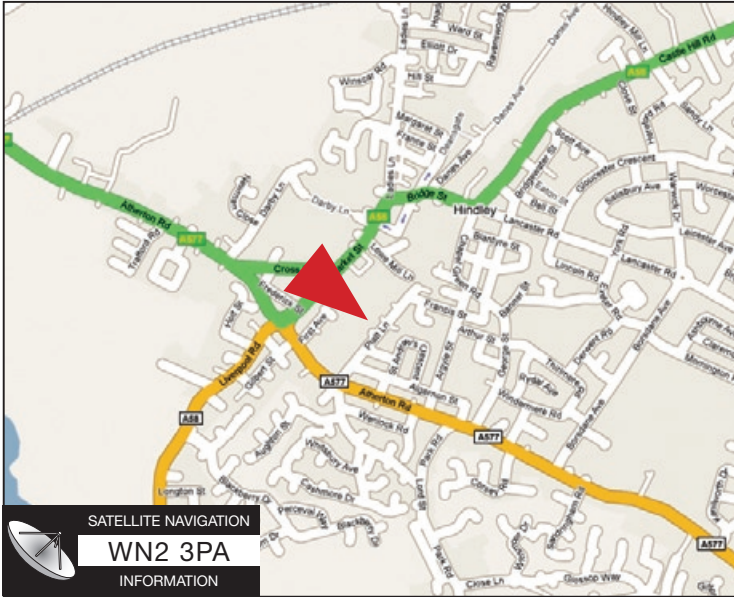

## Location

The property is located on Platt Lane, close to Hindley Town centre and its associated amenities.

Platt Lane is situated immediately off the A577 Wigan Road providing access directly to other towns including Wigan, Hindley Green and Atherton.

Access to the motorway network is available via the A58 Liverpool Road to the east at Junction 5 of the M61; and to the west at the M6 via Junctions 23/ 24 & 25 approximately 8 miles away.

The A580 East Lancs Road is within easy reach .