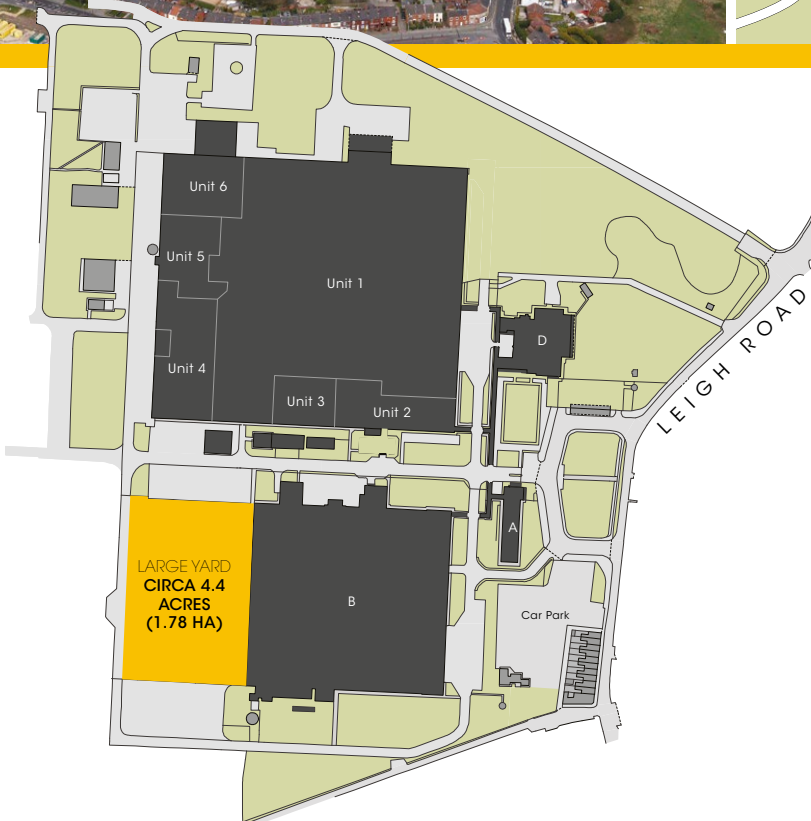

SAT NAV: WN2 4TN

HINDLEY GREEN BUSINESS PARK

LEIGH ROAD, HINDLEY GREEN, WIGAN, WN2 4TN

TO LET LARGE YARD

CIRCA 4.4 ACRES (1.78 HA)

COVERED WORKSHOP/STORE AVAILABLE SEPERATELY

3,200 SQ FT (297 SQ M)

SECURE HARDSTANDING AVAILABLE FROM CIRCA 0.5 ACRES

Junction 4 of the M61 motorway lies with 5.5 miles to the north east and Junction 23 of the M6 motorway is 5 miles to the south west. The A580 'East Lancs Road' lies just 3.5 miles to the south and offers easy access to the M6, M60 and the wider motorway network.

SAT NAV: WN2 4TN

HINDLEY GREEN BUSINESS PARK

LEIGH ROAD, HINDLEY GREEN, WIGAN, WN2 4TN

AREA / ACCOMMODATION

The plot has a net site area of circa 4 acres (1.6 ha). The covered store/ workshop extends to 3,200 sq ft.